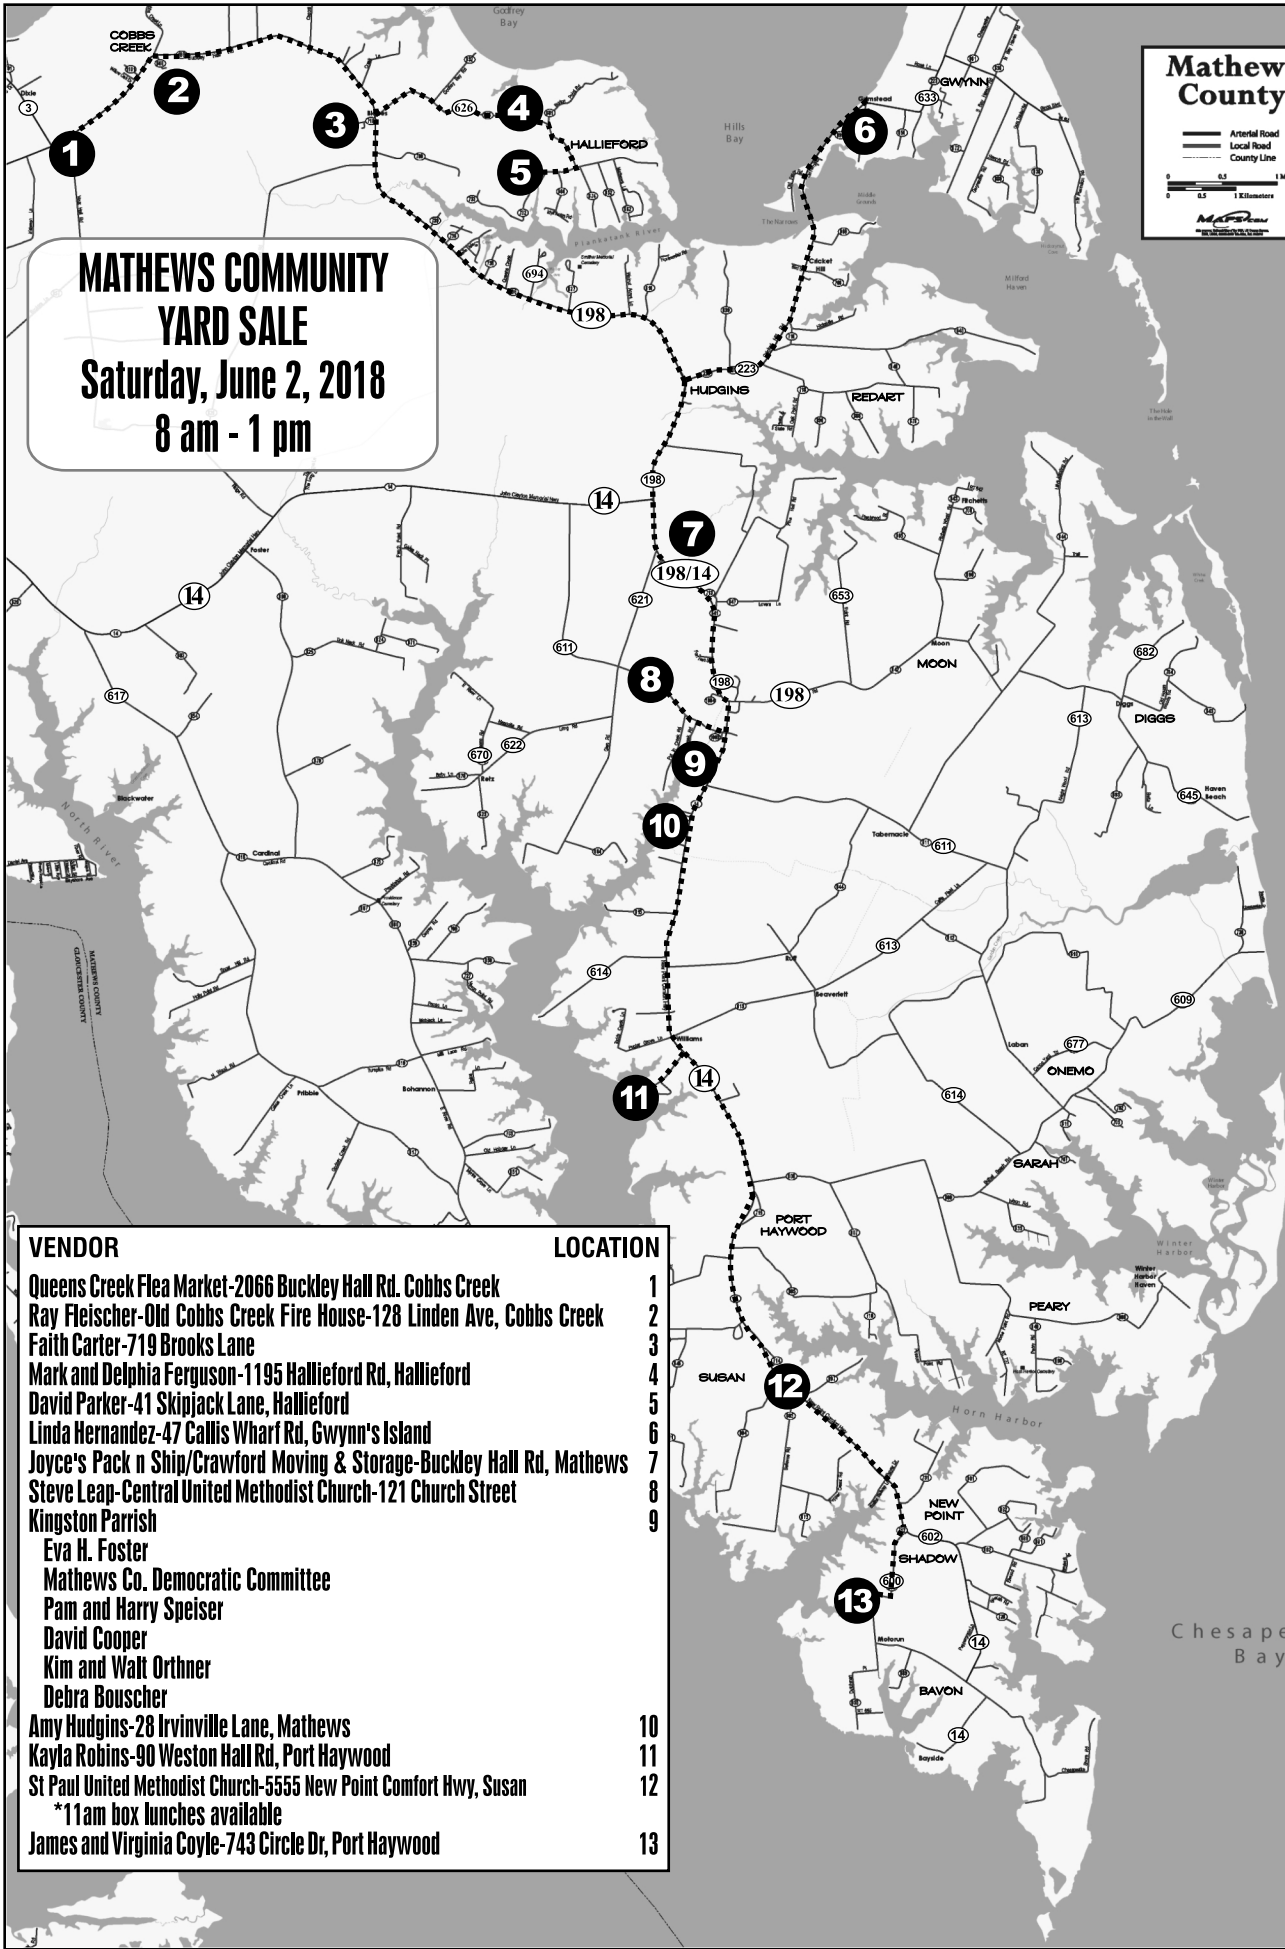

**Mathews County**

— Arterial Road  
 — Local Road  
 - - - County Line

0 0.5 1 Miles  
 0 0.5 1 Kilometers

**MATHEWS COMMUNITY  
YARD SALE**  
**Saturday, June 2, 2018**  
**8 am - 1 pm**

VENDOR	LOCATION
Queens Creek Flea Market-2066 Buckley Hall Rd, Cobbs Creek	1
Ray Fleischer-Old Cobbs Creek Fire House-128 Linden Ave, Cobbs Creek	2
Faith Carter-719 Brooks Lane	3
Mark and Delphia Ferguson-1195 Hallieford Rd, Hallieford	4
David Parker-41 Skipjack Lane, Hallieford	5
Linda Hernandez-47 Callis Wharf Rd, Gwynn's Island	6
Joyce's Pack n Ship/Crawford Moving & Storage-Buckley Hall Rd, Mathews	7
Steve Leap-Central United Methodist Church-121 Church Street	8
Kingston Parrish	9
Eva H. Foster	
Mathews Co. Democratic Committee	
Pam and Harry Speiser	
David Cooper	
Kim and Walt Orthner	
Debra Bouscher	
Amy Hudgins-28 Irvinville Lane, Mathews	10
Kayla Robins-90 Weston Hall Rd, Port Haywood	11
St Paul United Methodist Church-5555 New Point Comfort Hwy, Susan	12
*11am box lunches available	
James and Virginia Coyle-743 Circle Dr, Port Haywood	13

Chesapeake Bay